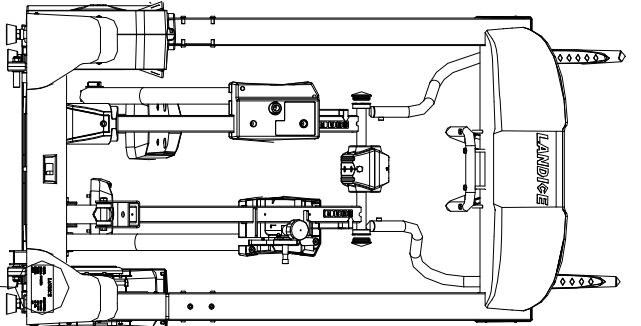

LANDICE

MODEL	L7
SERIAL NUMBER	XX-XXXX
VOLTS	110
HERTZ	60 Hz
AMPS	15

LANDICE

MODEL	ELLIP7MILL
SERIAL NUMBER	XX-XXXX
VOLTS	100-240
HERTZ	60 Hz
AMPS	1.5