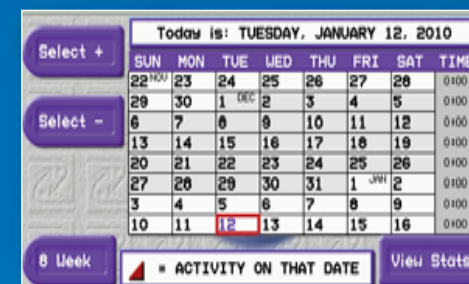

Executive Trainer Control Panel

The Executive Trainer panel features a computer-animated video display with state-of-the-art graphics.

- Personal data and statistics storage for five family members
- Numeric keypad with Quick-Speed and Quick-Grade controls
- 5 Built-in programs with variable time, speed and elevation
- 5 User-defined programs
- Time, distance, and calorie goal programs
- 2 Built-in heart-rate monitoring programs
- 6 fitness tests: Balke, Firefighter, Army, Navy, USMC, USAF
- 4 User-defined heart-rate monitoring programs
- Displays data in English or metric configurations
- **Standard wireless-chest-strap heart-rate monitoring system**
- **Standard AccuTrack contact heart-rate monitoring system**

VSI DISPLAY

USER SELECTABLE SCENERY

TRAINING CALENDAR

TRACK WITH RACE MODE