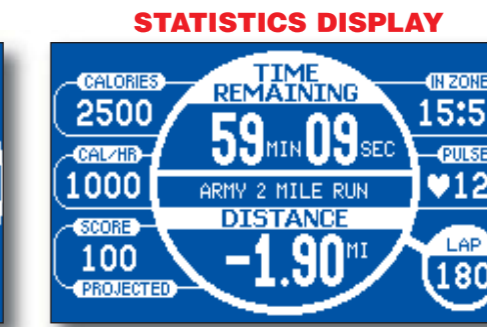

CONTROL PANEL OPTIONS

EXECUTIVE TRAINER

Available in Metric or English Units.

The Executive Trainer panel features a computer-animated video display with state-of-the-art graphics.

- Numeric keypad with Quick-Speed and Quick-Grade controls
- 5 Built-in programs with variable time, speed and elevation
- 5 User-defined programs
- Time, distance, and calorie goal programs
- 6 Fitness tests: Balke, Firefighter, Army, Navy, USMC, USAF
- 2 Built-in heart rate monitoring programs
- 4 User-defined heart rate monitoring programs
- **Standard wireless-chest-strap heart-rate monitoring system**
- **Standard AccuTrack contact heart-rate monitoring system**

CONTROL PANEL OPTIONS

CARDIO TRAINER

Available in Metric or English Units.

The Cardio Trainer panel features a two-color, hi-definition, motivational display.

- Numeric keypad with Quick-Speed and Quick-Grade controls
- 5 Built-in programs with variable time, speed and elevation
- 5 User-defined programs
- Time, distance, and calorie goal programs
- 3 Fitness tests: Balke, Firefighter, Army
- 2 Built-in heart rate monitoring programs
- 2 User-defined heart-rate monitoring programs
- **Standard wireless-chest-strap heart-rate monitoring system**
- **Standard AccuTrack contact heart-rate monitoring system**