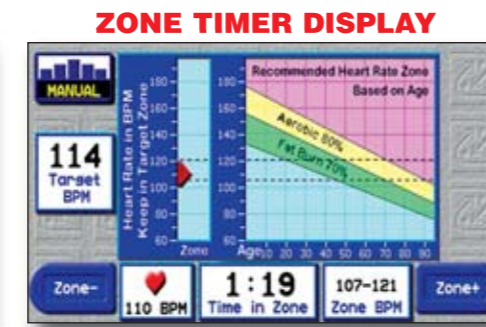

CONTROL PANEL OPTIONS

EXECUTIVE TRAINER

Available in Metric or English Units.

The Executive Trainer panel features a computer-animated video display with state-of-the-art graphics.

- Numeric keypad with Quick-Speed and Quick-Grade controls
- 5 Built-in programs with variable time, speed and elevation
- 5 User-defined programs
- Time, distance, and calorie goal programs
- 6 Fitness tests: Balke, Firefighter, Army, Navy, USMC, USAF
- 2 Built-in heart rate monitoring programs
- 4 User-defined heart rate monitoring programs
- **Standard wireless-chest-strap heart-rate monitoring system**
- **Standard AccuTrack contact heart-rate monitoring system**

CONTROL PANEL OPTIONS

CARDIO TRAINER

Available in Metric or English Units.

The Cardio Trainer panel features a two-color, hi-definition, motivational display.

- Numeric keypad with Quick-Speed and Quick-Grade controls
- 5 Built-in programs with variable time, speed and elevation
- 5 User-defined programs
- Time, distance, and calorie goal programs
- 3 Fitness tests: Balke, Firefighter, Army
- 2 Built-in heart rate monitoring programs
- 2 User-defined heart-rate monitoring programs
- **Standard wireless-chest-strap heart-rate monitoring system**
- **Standard AccuTrack contact heart-rate monitoring system**