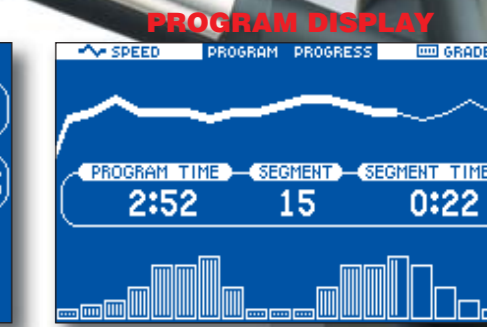

CONTROL PANEL OPTIONS

EXECUTIVE TRAINER

Available in Metric or English Units.

The Executive Trainer panel features a computer-animated video display with state-of-the-art graphics.

- Numeric keypad with Quick-Speed and Quick-Grade controls
- 5 Built-in programs with variable time, speed and elevation
- 5 User-defined programs
- Time, distance, and calorie goal programs
- 6 Fitness tests: Balke, Firefighter, Army, Navy, USMC, USAF
- 2 Built-in heart rate monitoring programs
- 4 User-defined heart rate monitoring programs
- **Standard wireless-chest-strap heart-rate monitoring system**
- **Standard AccuTrack contact heart-rate monitoring system**

CONTROL PANEL OPTIONS

CARDIO TRAINER

Available in Metric or English Units.

The Cardio Trainer panel features a two-color, hi-definition, motivational display.

- Numeric keypad with Quick-Speed and Quick-Grade controls
- 5 Built-in programs with variable time, speed and elevation
- 5 User-defined programs
- Time, distance, and calorie goal programs
- 3 Fitness tests: Balke, Firefighter, Army
- 2 Built-in heart rate monitoring programs
- 2 User-defined heart-rate monitoring programs
- **Standard wireless-chest-strap heart-rate monitoring system**
- **Standard AccuTrack contact heart-rate monitoring system**